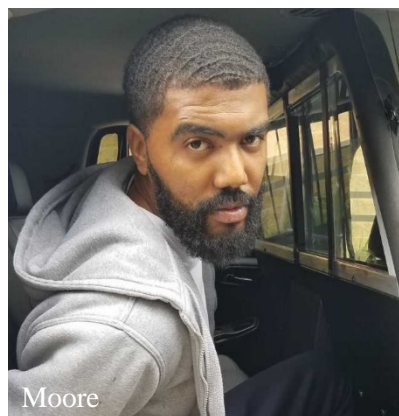

MONTGOMERY COUNTY SHERIFF'S OFFICE SHERIFF RAND HENDERSON

MEDIA ADVISORY

For Immediate Release

October 25, 2018

MCTXSheriff Makes Arrests in Burglary and Credit Card Abuse Cases

On October 24, 2018, Montgomery County Sheriff Office Detectives received information from management at the Target located at 1100 Lake Woodlands Drive, Woodlands, TX that suspects in a previous theft investigation had just left their store.

Detectives relayed this information to patrol Deputies in the area, who quickly located and stopped the suspect vehicle. During the investigation, multiple stolen items from burglary cases in Montgomery and Harris Counties were located in the vehicle.

It was also discovered that the credit card used by the suspects at Target was recently reported stolen from a nearby burglary of a motor vehicle in Montgomery County.

The suspects were identified as Don Moore from Houston Texas, and Christopher Price from Katy Texas.

Both suspects were arrested and charged with Credit Card Abuse, Fraudulent Use of Identifying Information and Burglary of Motor Vehicle. Investigations are continuing in other reported crimes involving these two suspects.